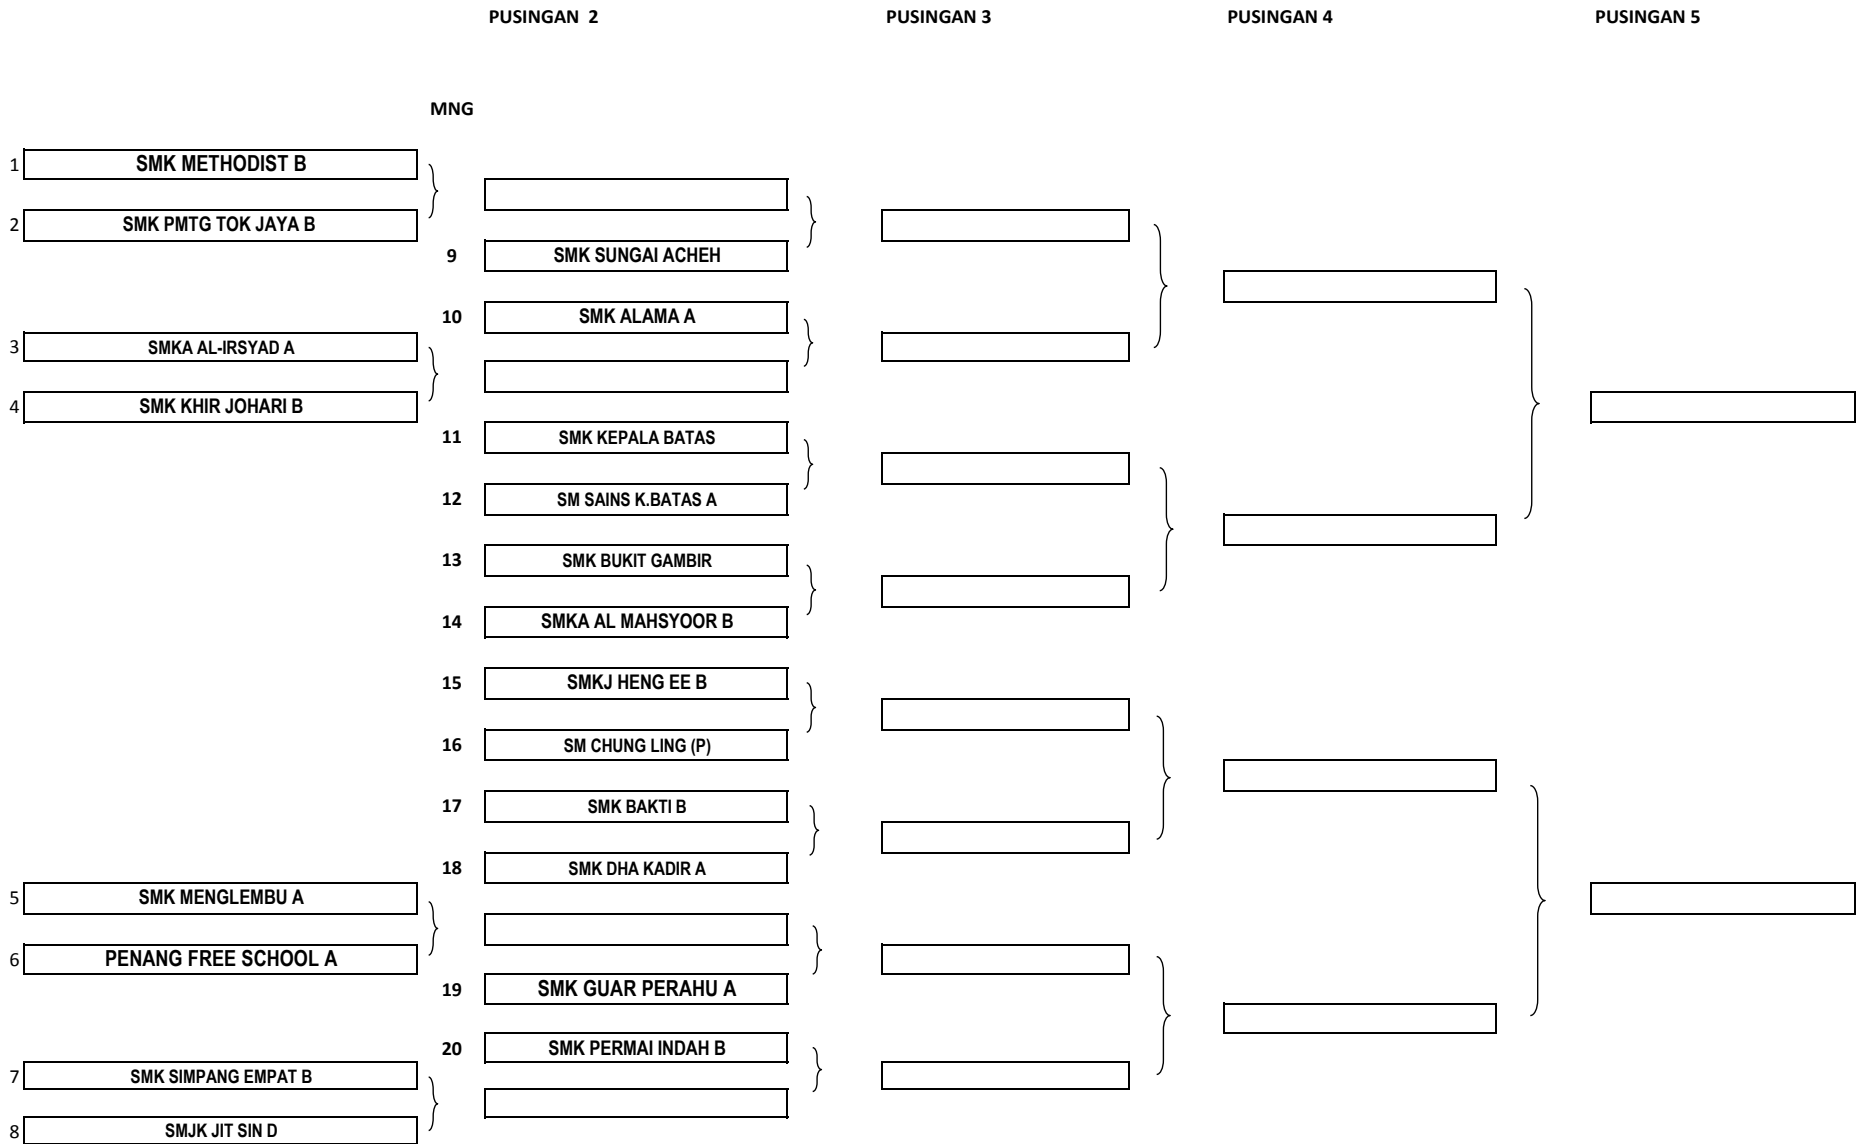

PADANG BELIA

PUSINGAN 2

PUSINGAN 3

PUSINGAN 4

PUSINGAN 5

| | | | | | |
|----|----------------------------|-----|-------------------------|--|--|
| 76 | SMKA AL MAHSYOOR A | | | | |
| 77 | SMK JALAN DAMAI A | | | | |
| 78 | SMK RAJA TUN UDA B | | | | |
| 79 | SMK SUNGAI NIBONG | | | | |
| 80 | SMK ALMA B | | | | |
| 81 | SMK KHIR JOHARI A | | | | |
| 82 | SMK DHA KADIR C | 96 | SM SAINS KEPALA BATAS B | | |
| 83 | SMK SUNGAI ARA A | | | | |
| 84 | SM SAINS KEPALA BATAS A | 97 | SMK PEND KHAS B | | |
| 85 | SMK ABDULLAH MUNSHI C | | | | |
| 86 | PLD BARAT DAYA A | 98 | SMK AIR ITAM | | |
| 87 | SMK DESA MURNI B | | | | |
| 88 | SMK SRI MUDA A | 99 | SMK KHIR JOHARI B | | |
| 89 | PENANG FREE SCHOOL | | | | |
| 90 | SMK KEPALA BATAS | 100 | SMK BAYAN LEPAS A | | |
| 91 | SMK ST XAVIER A | | | | |
| 92 | KV BATU LANCHANG B | 101 | SMJK CHUNG LING PP A | | |
| 93 | SMK PENANTI B | | | | |
| 94 | KOLEJ VOKASIONAL B.PULAU A | | | | |
| 95 | SMKA AL MAHSYOOR B | | | | |

KEJOHANAN PIALA PERPADUAN - JADUAL PERLAWANAN 15 TKB

KEJOHANAN PIALA PERPADUAN - JADUAL PERLAWANAN 15 TKB

| | | PUSINGAN 2 | PUSINGAN 3 | PUSINGAN 4 | PUSINGAN 5 |
|----|-------------------------|------------|------------|------------|------------|
| | MNG | | | | |
| 21 | SMK DHA KADIR C | } | } | } | } |
| 22 | POWIS | | | | |
| | | 29 | | | |
| | | 30 | | | |
| 23 | SMK MENGLEMBU B | } | } | } | } |
| 24 | SMK GUAR PERAHU INDAH A | | | | |
| | | 31 | | | |
| | | 32 | | | |
| | | 33 | | | |
| | | 34 | | | |
| | | 35 | | | |
| | | 36 | | | |
| | | 37 | | | |
| | | 38 | | | |
| 25 | SMK AS ABDULLAH FAHIM A | } | } | } | } |
| 26 | SMK GUAR PERAHU B | | | | |
| | | 39 | | | |
| | | 40 | | | |
| 27 | SMK ALMA B | } | } | } | } |
| 28 | PLD BARAT DAYA A | | | | |