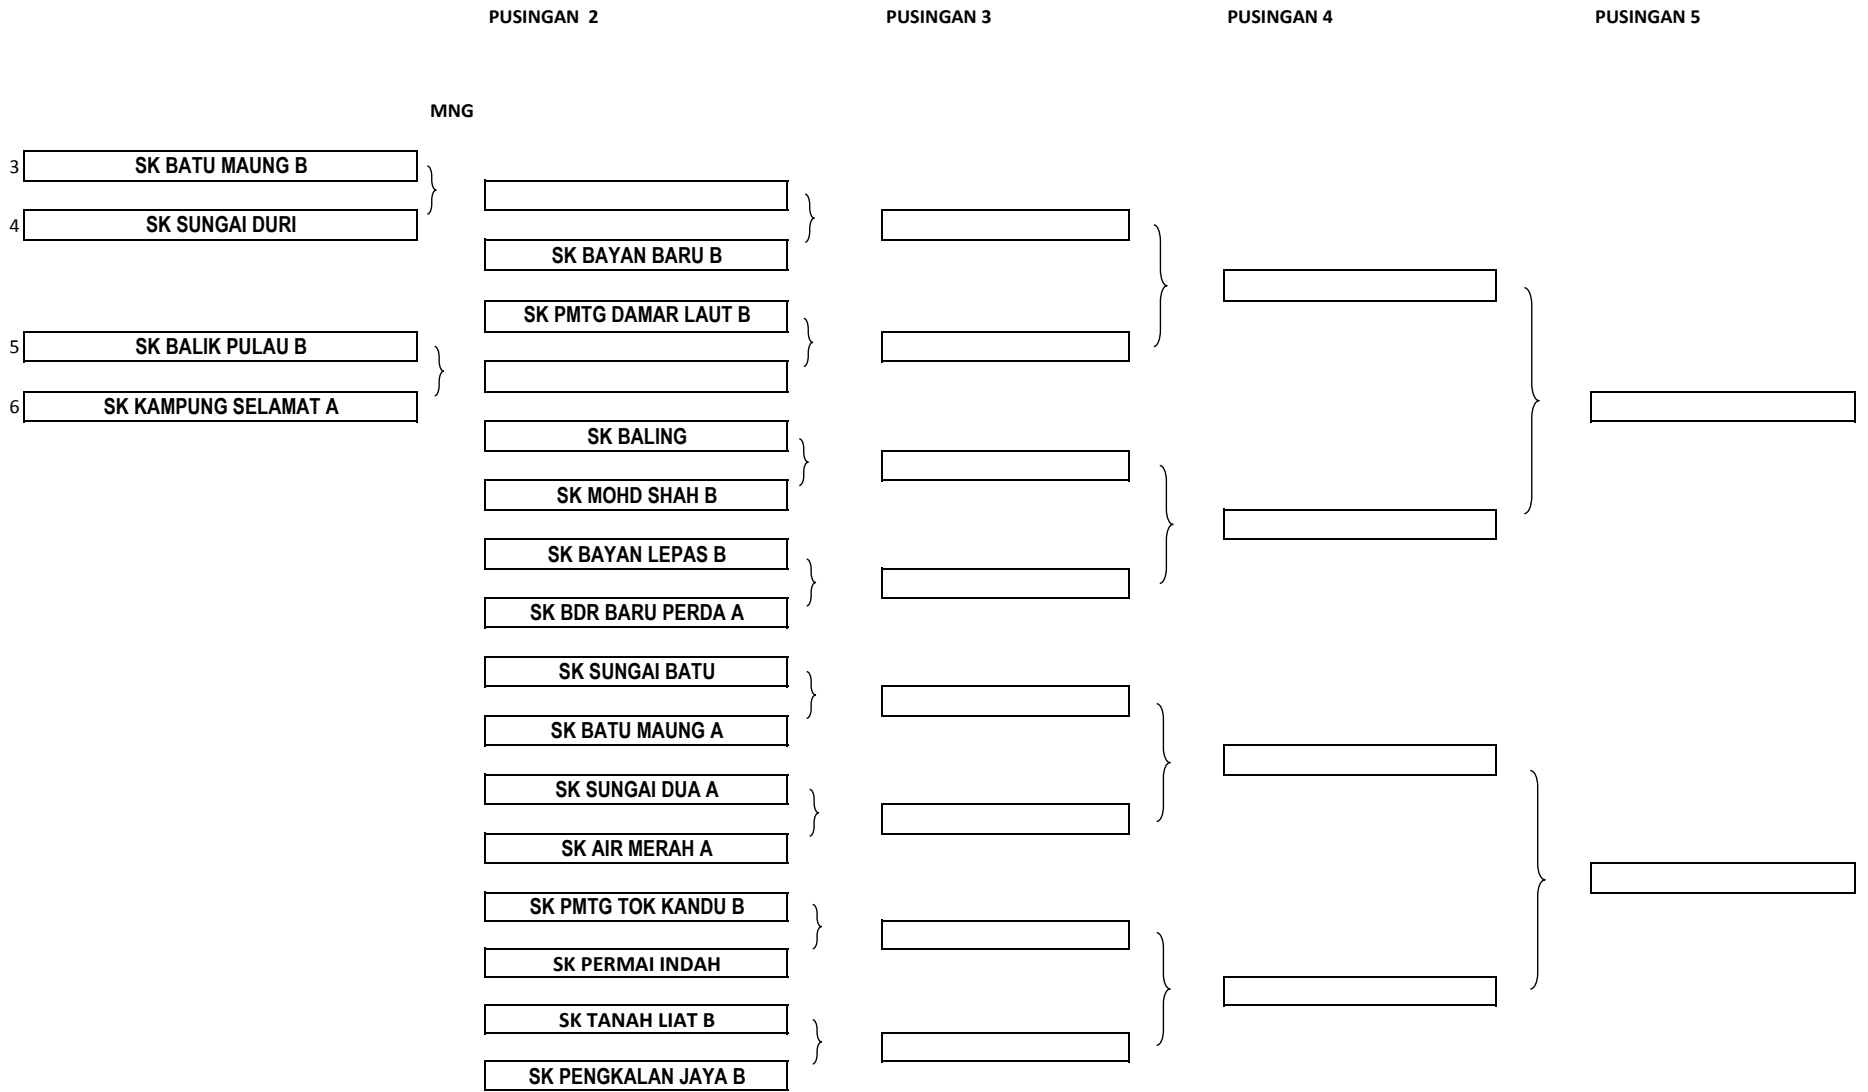

PADANG A

PUSINGAN 2

PUSINGAN 3

PUSINGAN 4

PUSINGAN 5

MNG

| PADANG A1 | PUSINGAN 2 | PUSINGAN 3 | PUSINGAN 4 | PUSINGAN 5 |
|----------------------------|------------|------------|------------|------------|
| | MNG | | | |
| 26 SMK ABDULLAH MUNSHI A | } | } | } | } |
| 27 KV B.PULAU A | | | | |
| 28 SMJK JIT SIN A | } | } | } | } |
| 29 SMK ALMA A | | | | |
| 30 SMK HUTCHINGS | } | } | } | } |
| 31 SMK PMTG TOK JAYA | | | | |
| 32 SMK DH MOHD NOR AHMAD | } | } | } | } |
| 33 SMK TUN HUSSEIEN ONN | | | | |
| 34 SMK SMPG AMPAT B | } | } | } | } |
| 35 SMK HAMID KHAN A | | | | |
| 36 SMK BAKTI B | } | } | } | } |
| 37 SMJK JIT SIN B | | | | |
| 38 SMK PERMAI INDAH B | } | } | } | } |
| 39 SMK SG ACHEH B | | | | |
| 40 SMK GUAR PERAHU INDAH A | } | } | } | } |
| 41 SMK DHA KADIR B | | | | |
| 42 SMK ABDULLAH MUNSHI B | } | } | } | } |
| 43 SMK KULIM A | | | | |

KEJOHANAN PIALA PERPADUAN - JADUAL PERLAWANAN 12 TKB

PUSINGAN 2

PUSINGAN 3

PUSINGAN 4

PUSINGAN 5

MNG

KEJOHANAN PIALA PERPADUAN - JADUAL PERLAWANAN 12 TKB

KEJOHANAN PIALA PERPADUAN - JADUAL PERLAWANAN 12 TKB

KEJOHANAN PIALA PERPADUAN - JADUAL PERLAWANAN 12 TKB

| | PUSINGAN 2 | PUSINGAN 3 | PUSINGAN 4 | PUSINGAN 5 |
|-----|------------------------|------------|------------|------------|
| MNG | | | | |
| | SK KUALA KUPANG | [] | [] | [] |
| | SK SUNGAI DUA B | | | |
| | SK TASEK PERMAI | [] | | |
| | SK TANAH LIAT A | | | |
| | SK PADANG TEMBAK | [] | [] | |
| | SK PMTG SINTOK | | | |
| | SK STOWELL B | [] | | |
| | SK SERI RELAU | | | |
| | SK PINANG TUNGGAL B | [] | [] | |
| | SJKC SHANG WU A | | | |
| | SK TS AWANG HAD SALLEH | [] | | |
| | SK PMTG TOK MAHAT | | | |
| | SK SUNGAU ARA B | [] | [] | |
| | SK BUKIT GELUGOR B | | | |
| | SK SERI PERMAI B | [] | | |
| | SK PERMATANG PASIR | | | |