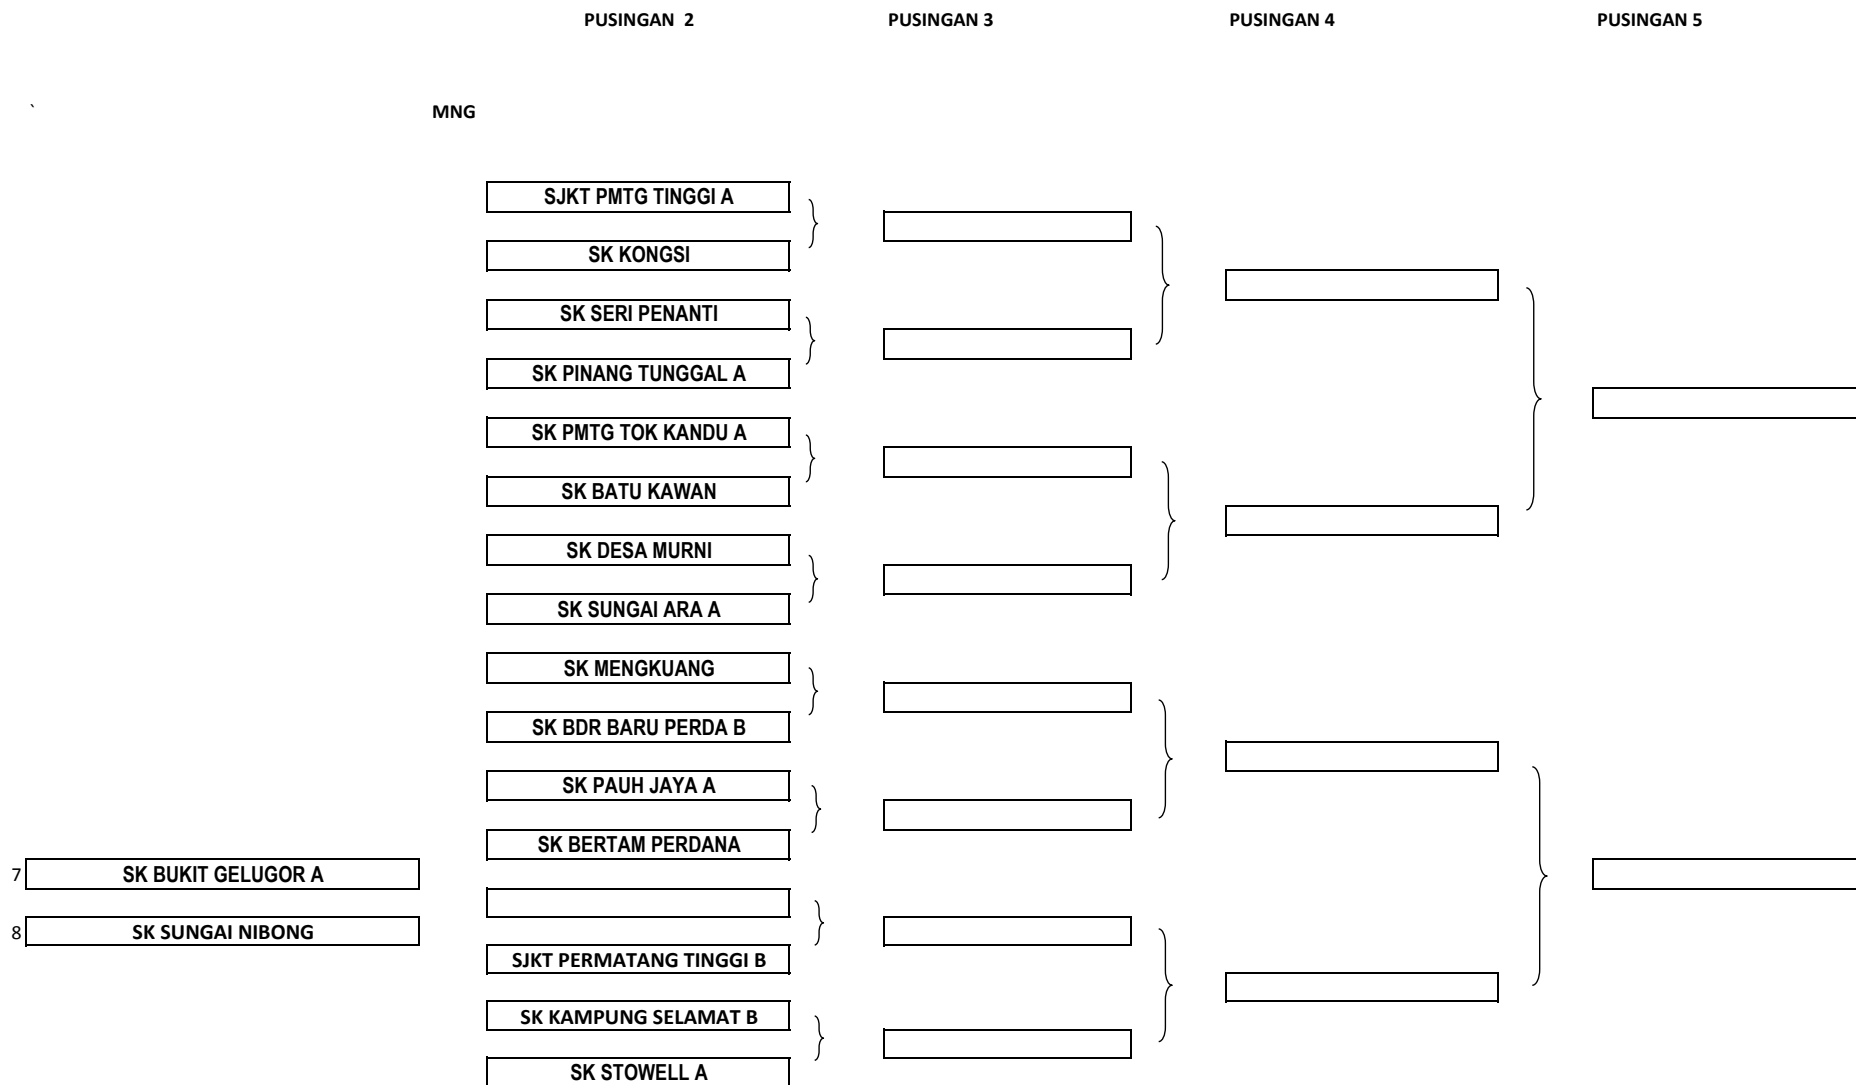

PADANG A

PUSINGAN 2

PUSINGAN 3

PUSINGAN 4

PUSINGAN 5

MNG

| PADANG A1 | PUSINGAN 2 | PUSINGAN 3 | PUSINGAN 4 | PUSINGAN 5 |
|----------------------------|------------|------------|------------|------------|
| | MNG | | | |
| 26 SMK ABDULLAH MUNSHI A | } | } | } | } |
| 27 KV B.PULAU A | | | | |
| 28 SMJK JIT SIN A | } | } | } | } |
| 29 SMK ALMA A | | | | |
| 30 SMK HUTCHINGS | } | } | } | } |
| 31 SMK PMTG TOK JAYA | | | | |
| 32 SMK DH MOHD NOR AHMAD | } | } | } | } |
| 33 SMK TUN HUSSEIEN ONN | | | | |
| 34 SMK SMPG AMPAT B | } | } | } | } |
| 35 SMK HAMID KHAN A | | | | |
| 36 SMK BAKTI B | } | } | } | } |
| 37 SMJK JIT SIN B | | | | |
| 38 SMK PERMAI INDAH B | } | } | } | } |
| 39 SMK SG ACHEH B | | | | |
| 40 SMK GUAR PERAHU INDAH A | } | } | } | } |
| 41 SMK DHA KADIR B | | | | |
| 42 SMK ABDULLAH MUNSHI B | } | } | } | } |
| 43 SMK KULIM A | | | | |

KEJOHANAN PIALA PERPADUAN - JADUAL PERLAWANAN 12 TKB

PUSINGAN 2

PUSINGAN 3

PUSINGAN 4

PUSINGAN 5

MNG

KEJOHANAN PIALA PERPADUAN - JADUAL PERLAWANAN 12 TKB

KEJOHANAN PIALA PERPADUAN - JADUAL PERLAWANAN 12 TKB

KEJOHANAN PIALA PERPADUAN - JADUAL PERLAWANAN 12 TKB

| | PUSINGAN 2 | PUSINGAN 3 | PUSINGAN 4 | PUSINGAN 5 |
|-----|------------------------|------------|------------|------------|
| MNG | | | | |
| | SK KUALA KUPANG | [] | [] | [] |
| | SK SUNGAI DUA B | | | |
| | SK TASEK PERMAI | [] | | |
| | SK TANAH LIAT A | | | |
| | SK PADANG TEMBAK | [] | [] | |
| | SK PMTG SINTOK | | | |
| | SK STOWELL B | [] | | |
| | SK SERI RELAU | | | |
| | SK PINANG TUNGGAL B | [] | [] | |
| | SJKC SHANG WU A | | | |
| | SK TS AWANG HAD SALLEH | [] | | |
| | SK PMTG TOK MAHAT | | | |
| | SK SUNGAU ARA B | [] | [] | |
| | SK BUKIT GELUGOR B | | | |
| | SK SERI PERMAI B | [] | | |
| | SK PERMATANG PASIR | | | |