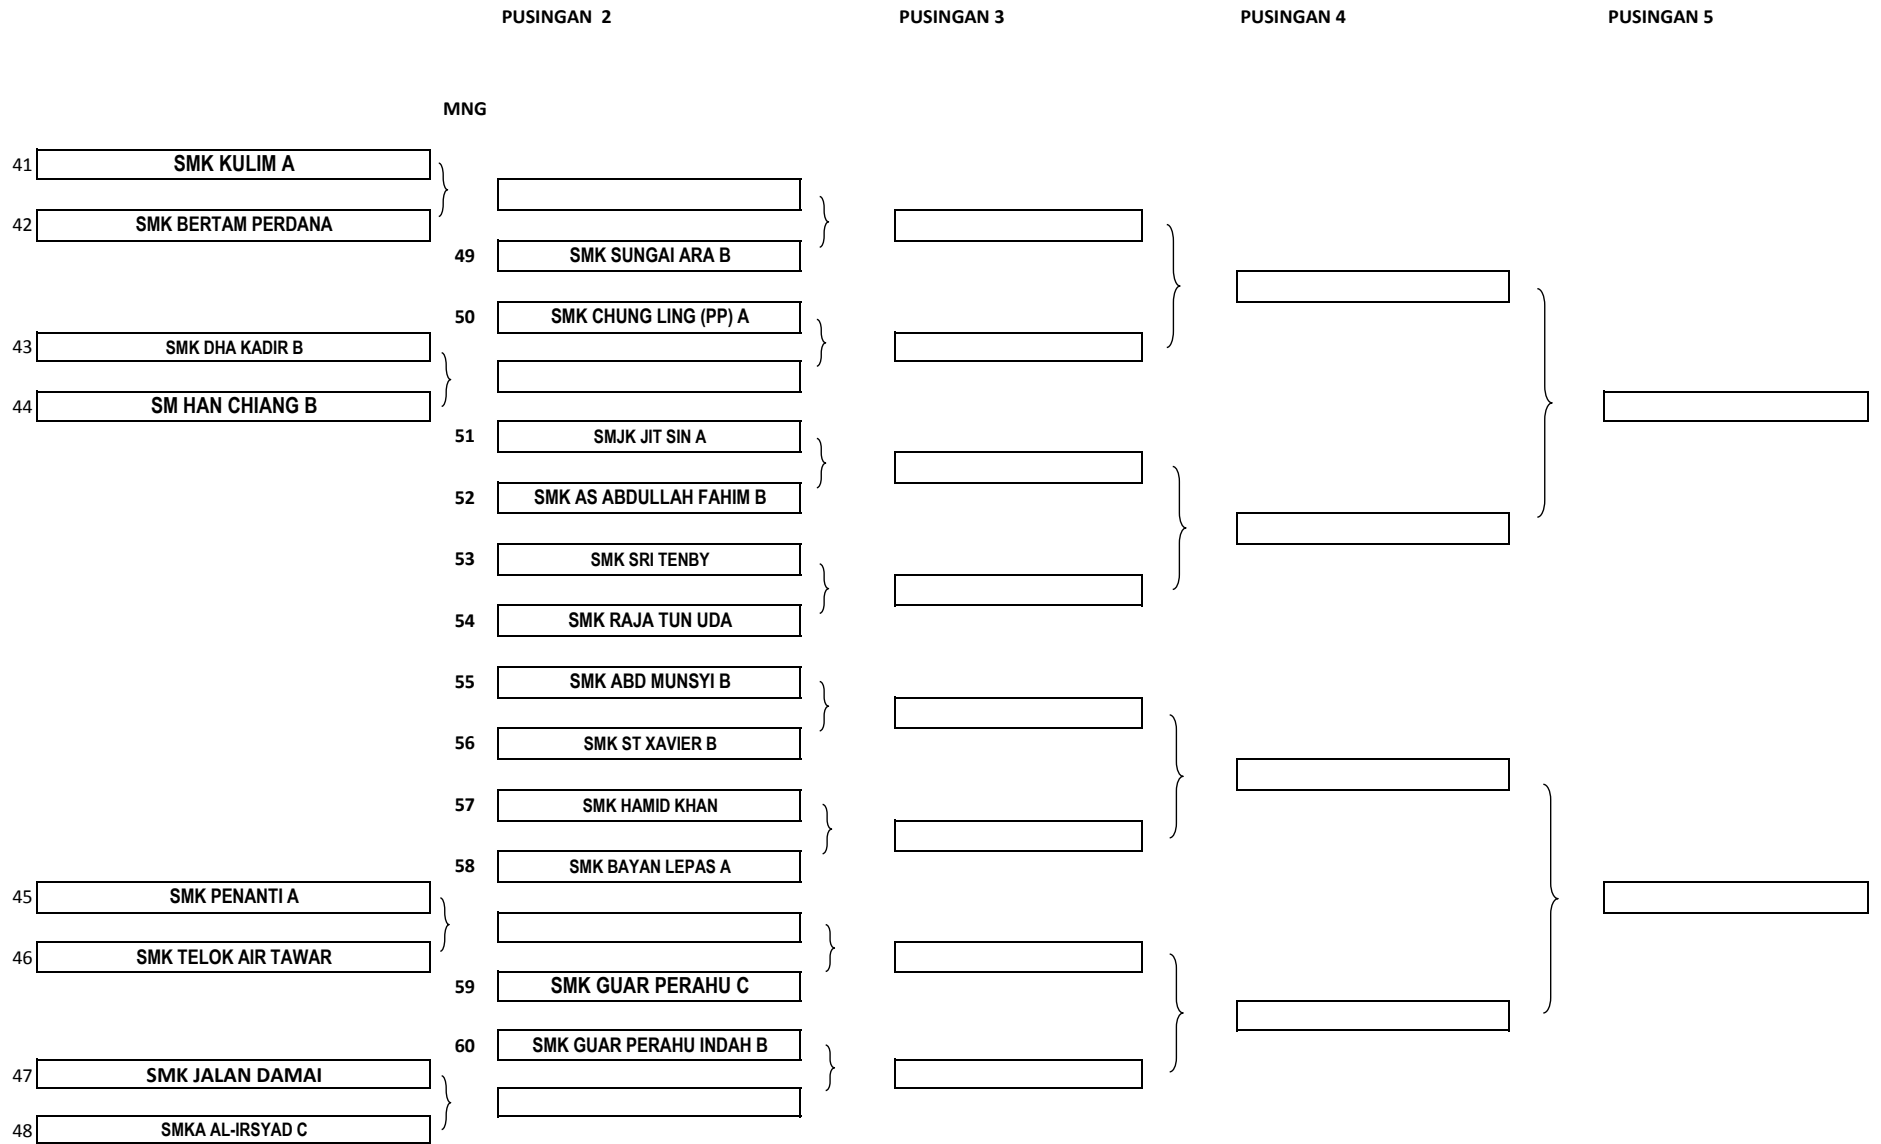

KEJOHANAN PIALA PERPADUAN - JADUAL PERLAWANAN 15 TKB

KEJOHANAN PIALA PERPADUAN - JADUAL PERLAWANAN 15 TKB

		PUSINGAN 2	PUSINGAN 3	PUSINGAN 4	PUSINGAN 5
	MNG				
61	SMK PMTG TOK JAYA A	}	}	}	}
62	SMK METHODIST A				
		73			
		74			
63	SMK PENANTI B	}	}	}	}
64	SMK DH MOHAMED NOR AHMAD				
		75			
65	PLD BARAT DAYA B	}	}	}	}
66	SMK TELUK BAHANG				
		76			
		77			
		78			
		79			
67	SMKA AL MAHSYOOR A	}	}	}	}
68	SMK BAKTI A				
		80			
69	SMKJ HENG EE A	}	}	}	}
70	SMJK CHUNG LING (PP) B				
		81			
		82			
71	SMK KHIR JOHARI A	}	}	}	}
72	SMJK JIT SIN B